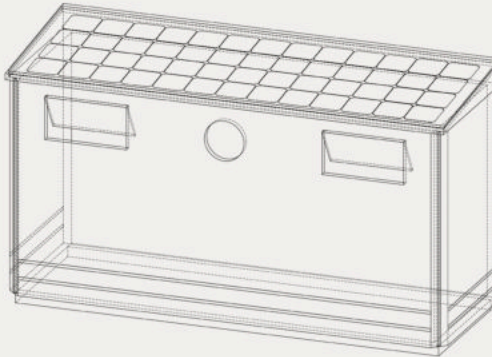

Smart Solar Trash
1 Waste + Bottle Receptable + Paper Receptable
Bench is made of Corten steel ,
Stainless steel #201 - Option #304
Thickness of 4 mm.
Option Compactor

DESCRIPTION: Smart Trash is made of Corten steel
Stainless steel #201 / Option #304
Solar Panel 140W
WI-FI Router 4G: YES

FINISHES:
Stainless steel #201 or #304
Thermo-lacquered in a choice of RAL

DIMENSIONS: L 1770mm x 620mm x H 1100mm - WEIGHT: 170 Kg

Reduce, reuse, recycle towards zero waste

WYB2011 is a collection of Smart Solar Trash. Easily to recycle and control trash capacity. With sensors and Platform to have the information 7D / 24Hours.

Waste + Bottle Receptable + Paper Receptable

Material: Stainless steel #201 / Option #304
Dimensions: L-177cm, W-62cm, H-110cm
Solar panel: 140W
Battery: 12V/55AH
LED control capacity: green/red
Sensor for door opening
Filled alarm: Only with our Platform
Disinfection: UV Light
4G WiFi International router
Option Compactor